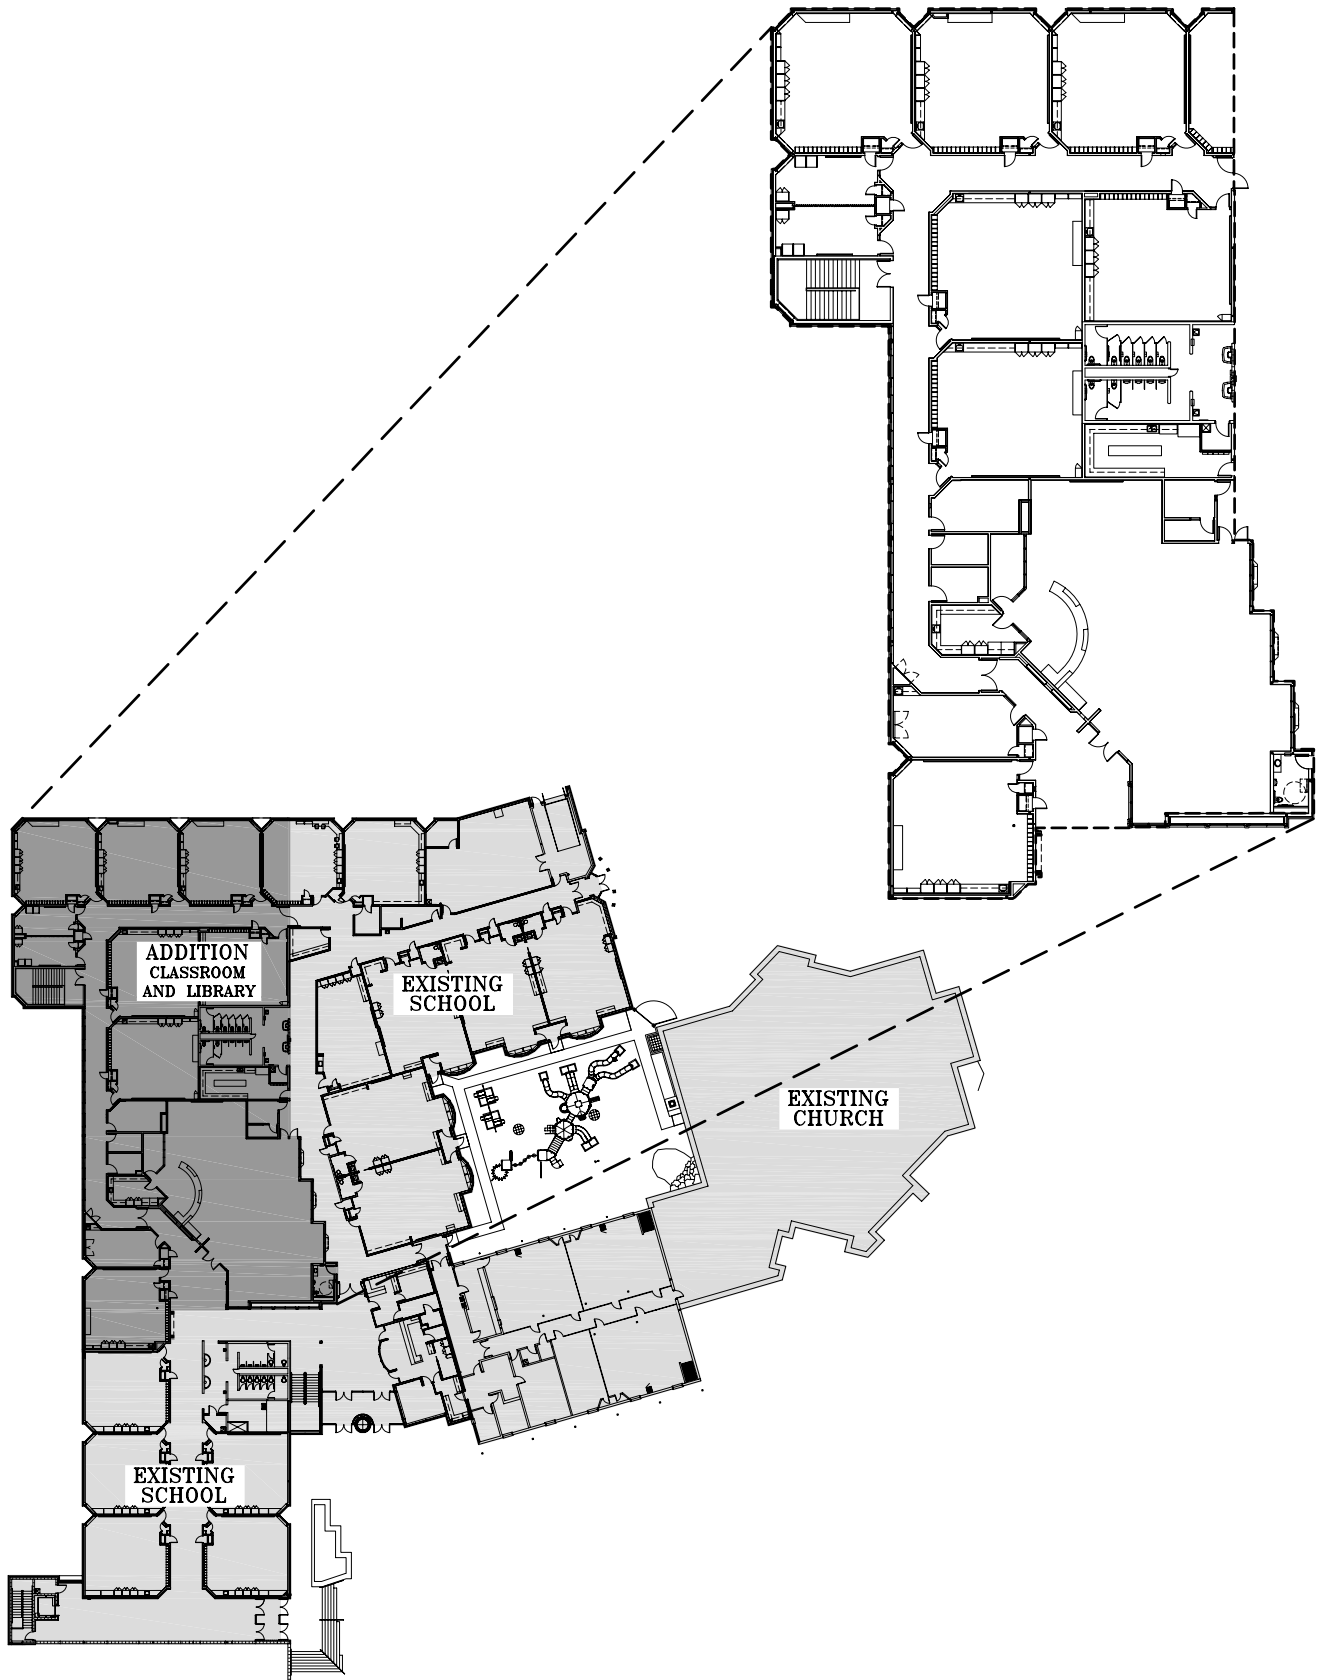

MASTER PLAN
ST. PATRICK'S PARISH FACILITY - ELKHORN, NEBRASKA

MAIN FLOOR PLAN

JACKSON • JACKSON & ASSOCIATES, INC.

ARCHITECTS
1905 N. 81st STREET

OMAHA, NEBRASKA 68114

INTERIORS
402-391-3999