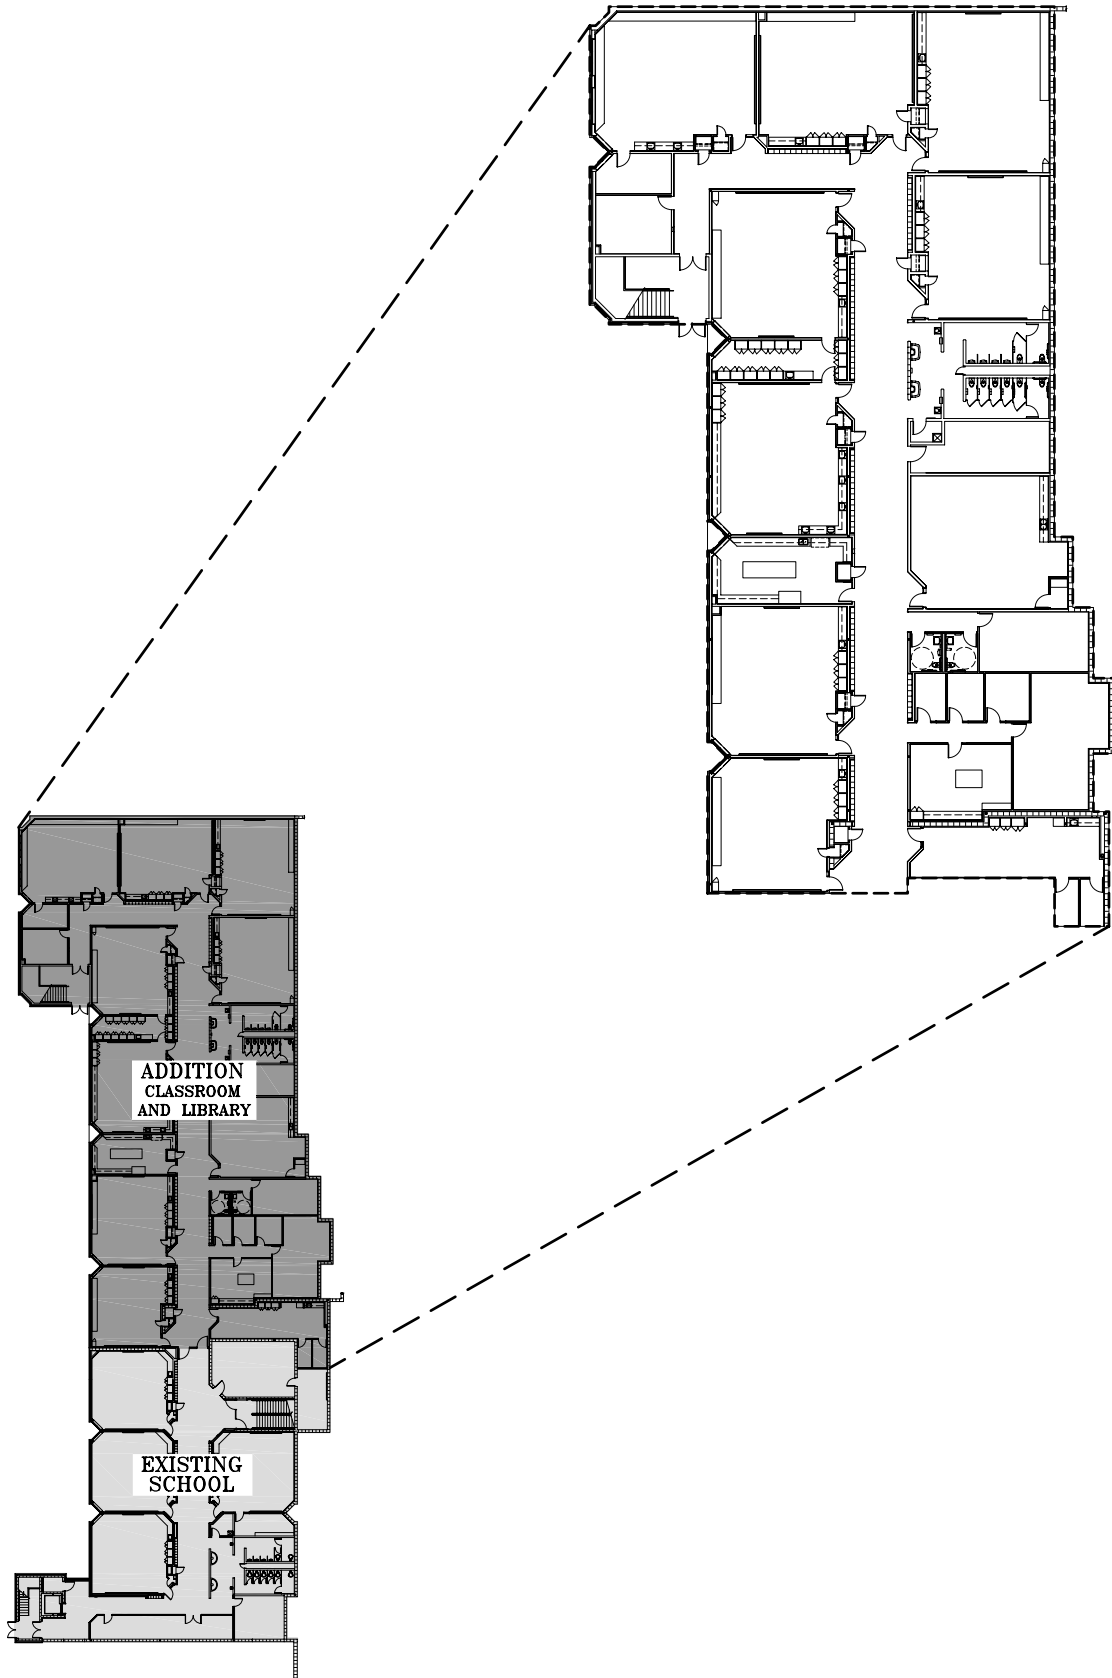

MASTER PLAN
ST. PATRICK'S PARISH FACILITY - ELKHORN, NEBRASKA

LOWER LEVEL PLAN

JACKSON • JACKSON & ASSOCIATES, INC.

ARCHITECTS
1905 N. 81st STREET

OMAHA, NEBRASKA 68114

INTERIORS
402-391-3999